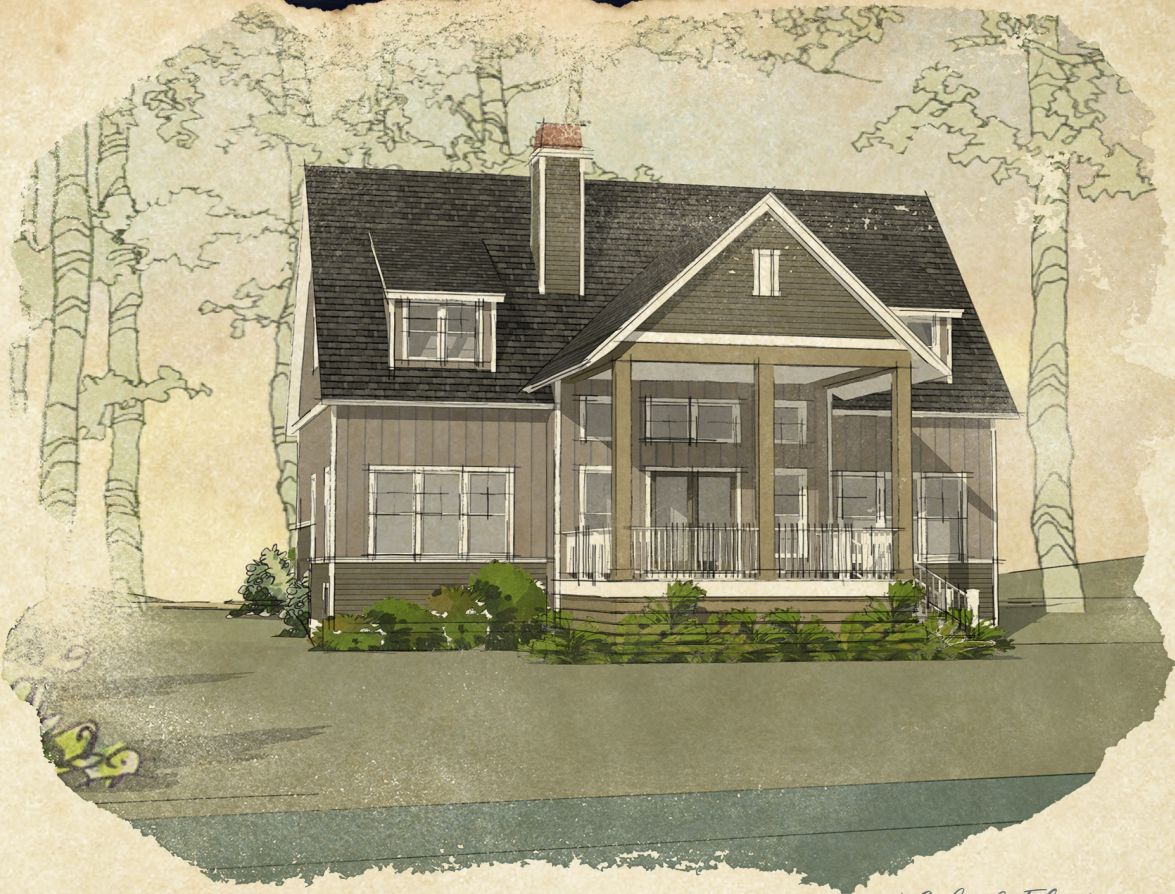

WHITE OAK

LANDING

Lakeside Elevation

The Tempest

DESIGNER: *Larry Furlong*

- Two story cottage
- Generous open concept with large living room, fireplace adjacent to dining room and kitchen
- Master suite on main level
- Two additional bedrooms and bunk area on upper level
- Large lakeside porch for enjoying the outdoors
- All bedrooms have a view of the lake
- Low maintenance landscape
- Seawall, pier and waterfront features included

Street Side Elevation

Total square feet - 1,983 without optional area | Conditioned sq. ft. - 1,732 without optional area
Optional Service area sq. ft. - 68 | WhiteOakLandingLM.com

WHITE
OAK
LANDING

Main Level

Terrace Level